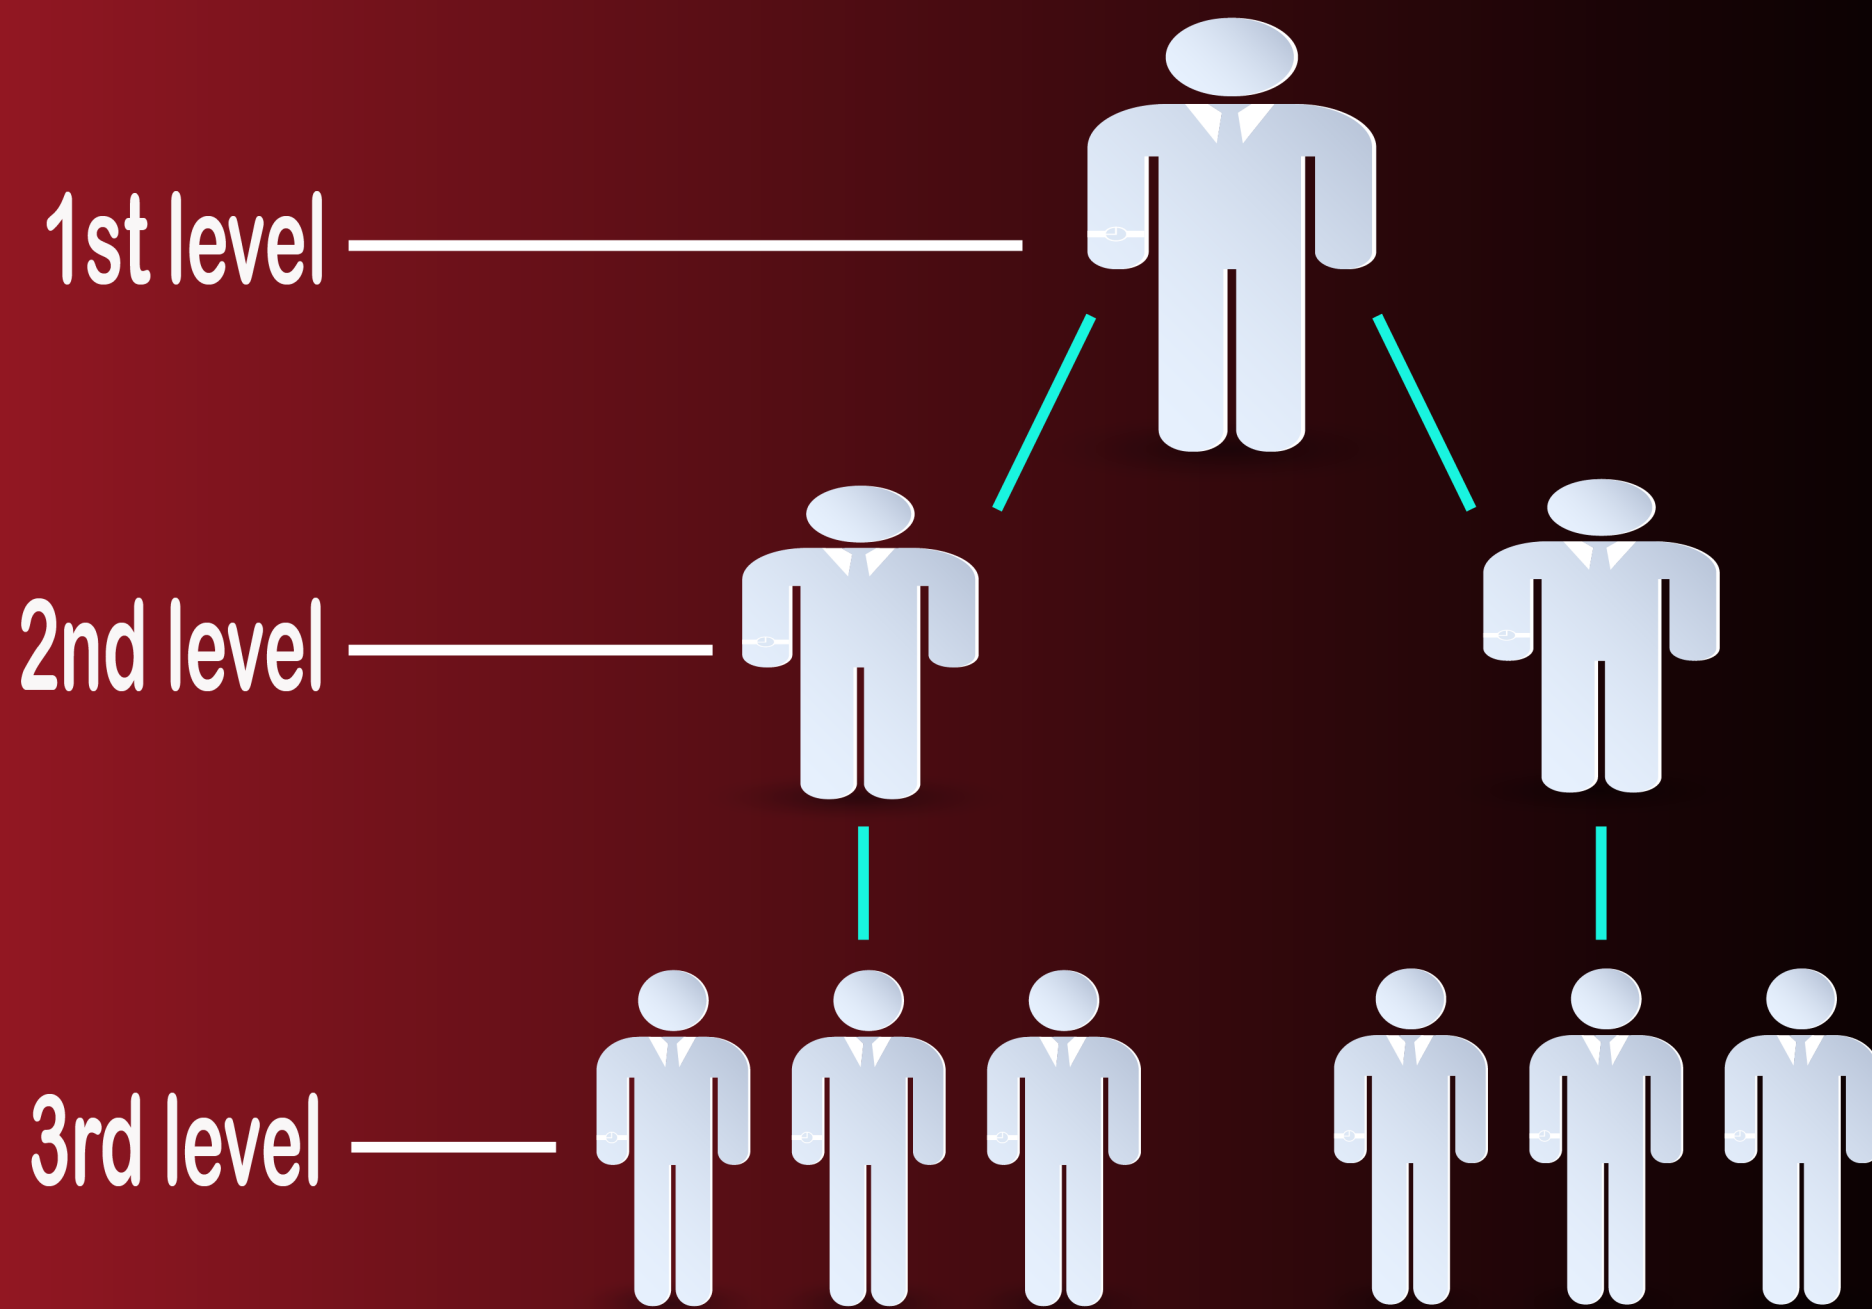

Starting

ARABIAN TRADE X

Affiliate Programing Docs

Welcome To Arabian Tradex Affiliate's Program

Super leveling referral incoming system

Advantage Quarry

1. Referral Programing Level
2. Referral Income Stage
3. How To Get Referral Income
4. Calculative Referral Income

Referral Programing Level

3 Level Referral Bonus - 8% Total

1st level referral bonus - 5%

2nd level referral bonus - 3%

3rd level referral bonus - 1%

Referral Income Stages

3 Stage Monthly Referral Extra Reward Salary

Referral Income Stages

How To Get Affiliate Income

To Get Affiliate Income Follow The Rules Below

1. Create an account in <https://arabiantradex.com> or login in here if you are an existing user.
2. Go to Affiliate Program page and copy your affiliate link properly.
3. Share the link to your friends, family and any social media to collect referral user.
4. You can collect more referral user via, Youtube, Email, Facebook, Twitter, Instagram Marketing.
5. When new user sign up via your referral link, they will be calculated as Inactive Referral Member.
6. When they will invest any amount in Trading or Business option, they will be calculated as Active Referral Member.
7. There is no Inactive referral bonus But If you able to collect Active Referral Member, You will get calculative referral bonus in the Main Balance than you can withdraw easily.

Referral Income Stages

Calculative Affiliate Income Chart

Direct Referral Income

Level	Member	Invest Amount (if)	Percentage	Referral Reward
LV - 1	1	\$100 USD	5%	\$5 USD
LV - 2	2	\$100 USD	3%	\$6 USD
LV - 3	6	\$100 USD	1%	\$6 USD
Pay Instant In Main Balance				